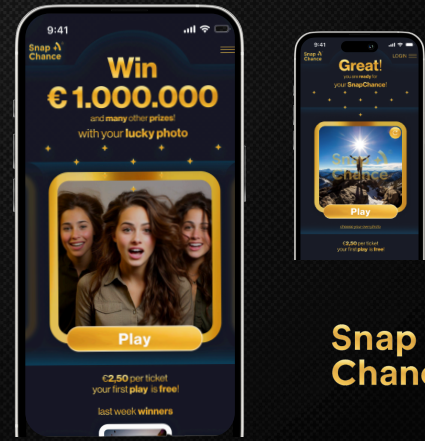

# SnapChance<sup>®</sup>

Transform Every Visit Into a Winning Experience

## ENGAGE CUSTOMERS, BUILD LOYALTY AND BOOST REVENUE -- WITH AN INTERACTIVE PHOTO SWEEPSTAKES.

Learn more at: [XtendGame.com](https://XtendGame.com)

### > Revolutionize Venue Experiences

SnapChance is a patented image-based lottery platform that transforms visitors into active participants, fostering engaging, community-driven experiences that boost dwell time, spending, and repeat visits: